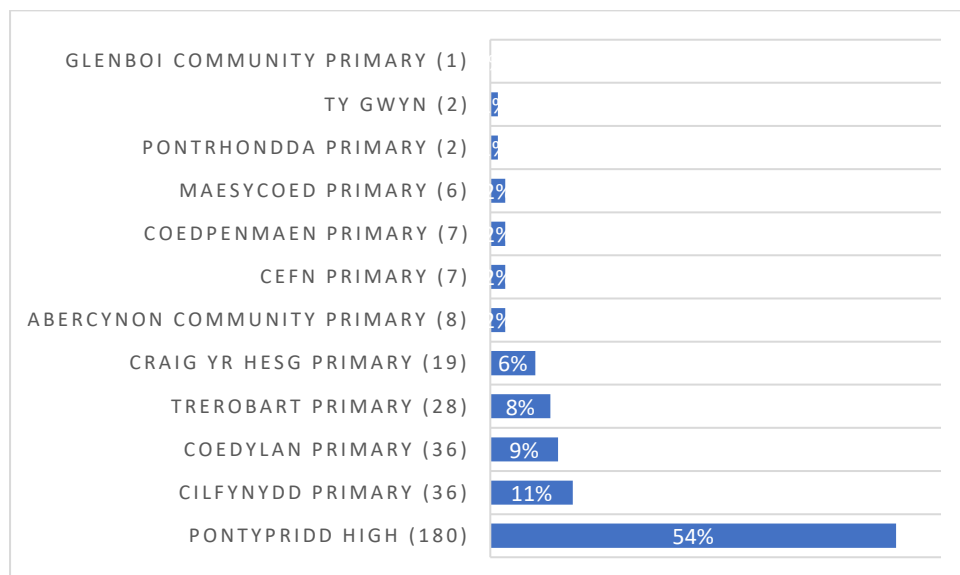

New Pontypridd 3 - 16 School

This report was generated on 04/04/23. Overall 493 respondents completed this questionnaire.

Providing a postcode was not mandatory. 112 postcodes were not provided.

I am completing this survey as a (Please tick the applicable boxes):