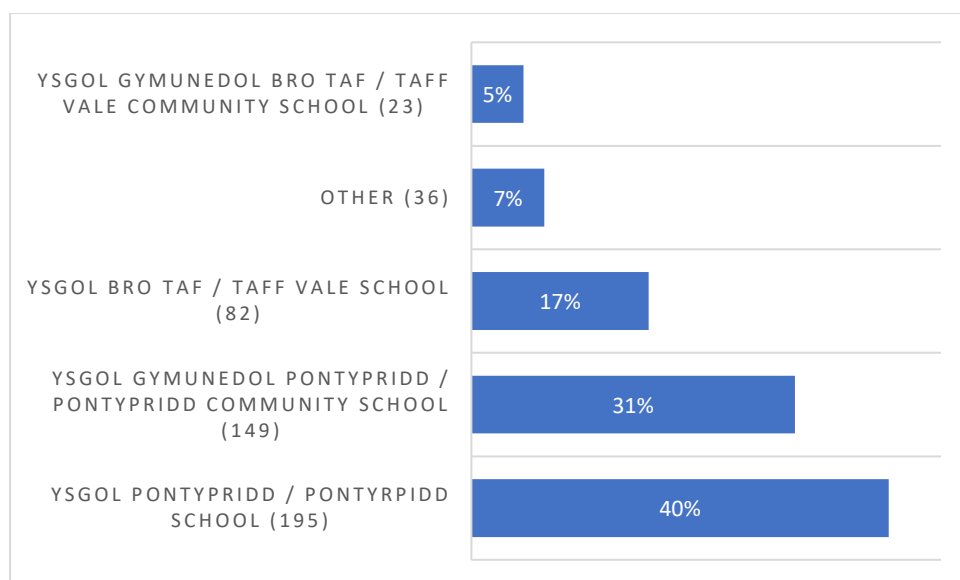

CF37 4HA, CF37 3AS, CF37 2RR, CF37 4SF, CF37 4SS, CF37 4SF, CF45 3DH, CF37 4FF, CF37 4FF, CF37 4SF, CF37 4SF, CF37 2RL, CF47 4SF, CF37 4SF, CF37 4FF, CF37 4FF, CF37 4SF, CF37 4SF, CF37 4NH, CF37 3HR, CF37 3LE, CF37 2DH, CF37 3DY, CF34 4NG, CF34 6TT, CF37 3BD, CF37 4SG, CF37 3BP, CF37 3BP, CF37 2EB, CF46 6NP, CF37 4NA, CF37 2BU, CF37 5BN, CF45 3RA, CF37 1EW, CF72 9ZB, CF38 1UH, CF37 3JH, CF38 1SL, CF37 3JH, CF37 2HB, CF37 3BW, CF37 4SF, CF37 2HG, CF38 1NU, CF23 5QG, CF37 3ES, CF37 4AN, CF37 3JJ, CF23 9NS, CF39 8BY, NP11 7HU, CF72 9FU, CF37 3JL, CF37 3EF, CF37 4RD, CF37 3BA, CF37 3BU, CF37 4EY, CF37 4NP, CF37 2DH, CF37 4PE, CF37 4EY, CF37 4PU, CF37 3BP, CF37 3BP, CF37 3BP, CF37 3PB, CF37 3BP, CF37 3PB, CF37 3PB, CF37 3PB, CF37 3PB, CF37 2SQ, CF37 5NL

The new name for the new Pontypridd 3-16 School must not mislead or confuse anyone as to the school's location. Please vote for one of the following options:

The English translations are for information only - please note your decision should be in relation to the Welsh version of the name only as this is the preferred name that has been selected by learners.

If you selected 'Other', please insert your comment below:

- Albion Community School
- None of these are reflective of actual site
- Ysgol gymunedol Albion / Albion Community school
- Any of the above as 'School' rather than 'Ysgol'
- Pontypridd community School
- Pontypridd high school
- Albion community school
- Ponty hill school
- Ponty hills school
- Radnor Splash Community School
- Ponty hill school
- [Redacted] - Redacted due to potentially offensive content
- [Redacted] - Redacted due to potentially offensive content
- Pontypridd high school