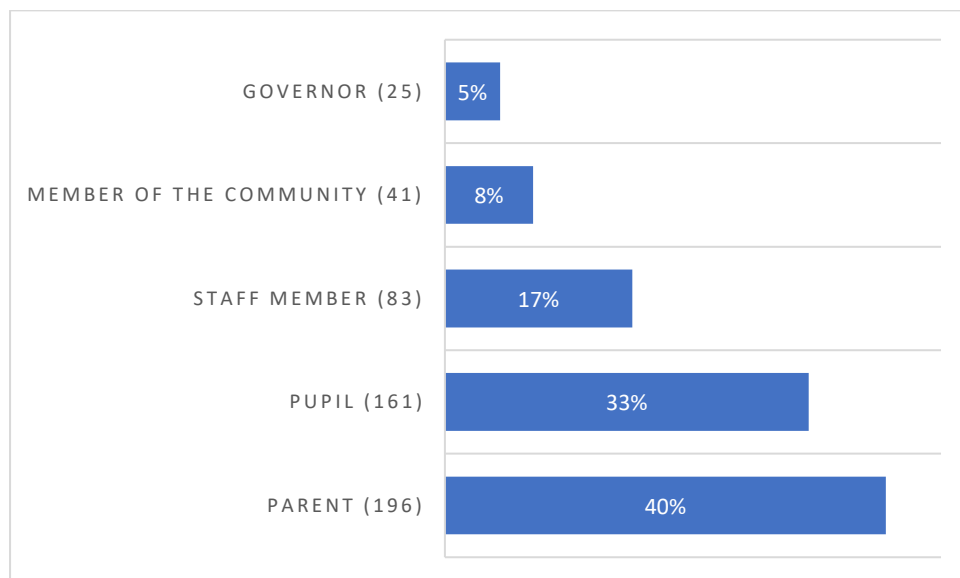

New Pontypridd 3 - 16 School

This report was generated on 04/04/23. Overall 493 respondents completed this questionnaire.

Providing a postcode was not mandatory. 112 postcodes were not provided.

I am completing this survey as a (Please tick the applicable boxes):